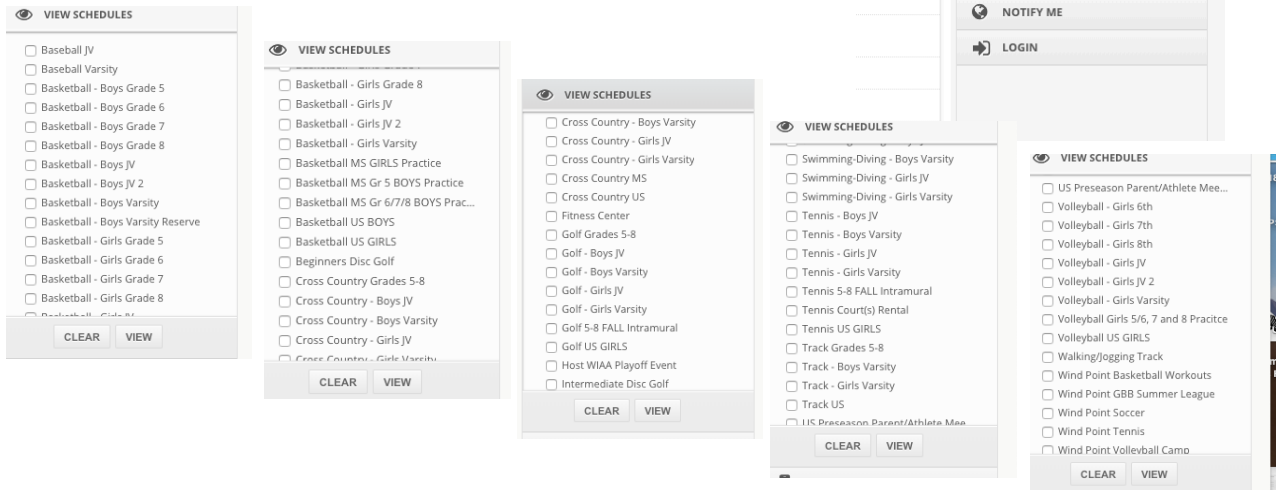

## TPS Athletics Calendar Tutorial

Published December 21, 2018

The TPS Athletics Calendar provides real-time schedules for TPS athletic events both on and off of campus, including times, dates and locations of competitions, practices, Fitness Classes, Fitness Center & Track hours, summer camps, and more. Visit this site to view, email, print or download schedules, install a mobile app and/or subscribe to a “Notify Me” option to receive text and/or email alerts to schedule changes, including weather related cancellations.

## View Schedules

Click

If the calendar and menu are not visible, resize your window. The EXPAND MENU and COLLAPSE MENU buttons allow you view or hide the calendar and task list.

A scrollable drop down list appears. To view both practice and competition schedules, it's necessary to check the box by clicking both the level and MS or US sport (and gender of the sport is gender specific). You may check as many or as few boxes as you wish. The check will save as you scroll through the list. To clear your checked selections, click CLEAR.

### EXAMPLE: 8th Grade Girls Basketball

To view only the game schedule, click  Basketball - Girls Grade 8

To view only the practice schedule, click  Basketball MS GIRLS Practice

To view game and practice schedule in one list, check both boxes