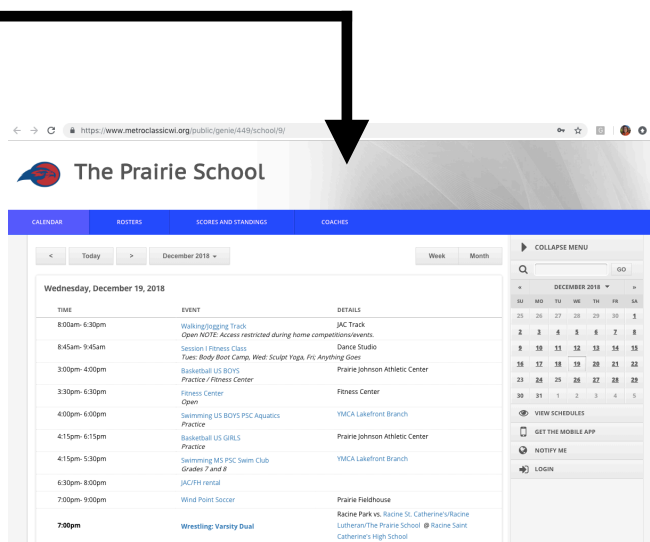

Click on the ATHLETICS CALENDAR image and the TPS Athletics Calendar homepage will open.