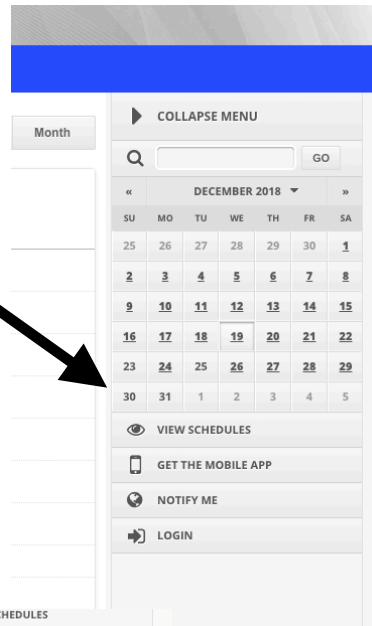

Click on the ATHLETICS CALENDAR image and the TPS Athletics Calendar homepage will open.

## View Schedules

Click

If the calendar and menu are not visible, resize your window. The EXPAND MENU and COLLAPSE MENU buttons allow you view or hide the calendar and task list.

A scrollable drop down list appears. To view both practice and competition schedules, it's necessary to check the box by clicking both the level and MS or US sport (and gender of the sport is gender specific). You may check as many or as few boxes as you wish. The check will save as you scroll through the list. To clear your checked selections, click CLEAR.