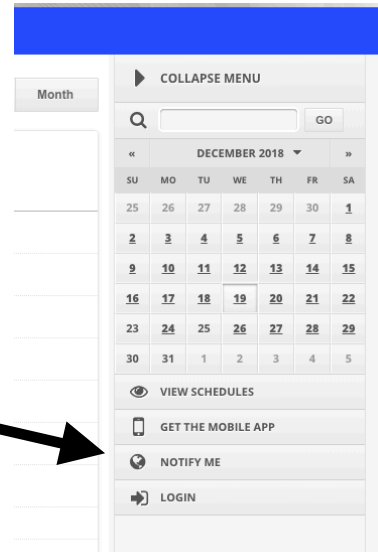

Notify Me

Notify Me allows you to sign up to receive alerts to multiple activities all at once.

Click

First time subscribers must create an account. Enter your information. Read the message on your screen about spam blockers. To manage, cancel your account or modify your subscription(s), return to this page to login and edit your preferences. *NOTE: This account is not connected to your Family Athletic Account.*